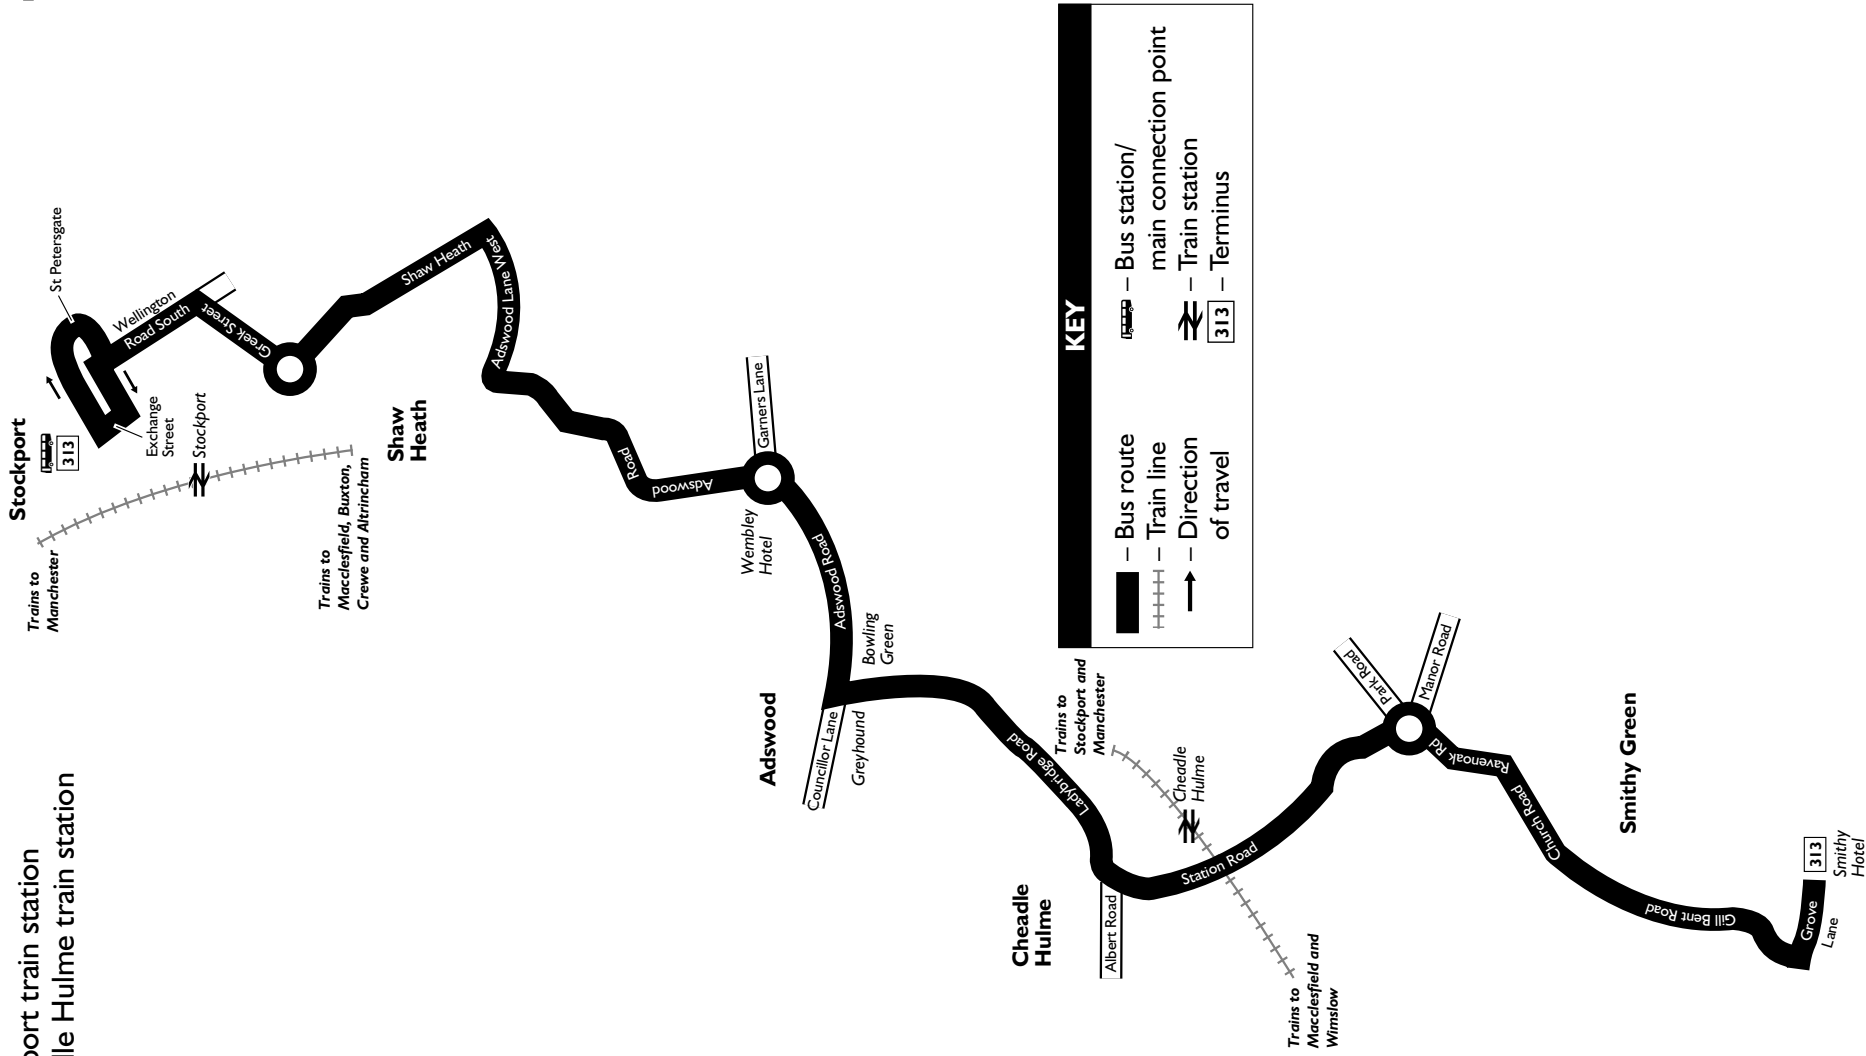

- **Bus:** Stockport bus station
- **Train:** Stockport train station
- Cheadle Hulme train station

313

KEY

- Bus route
- Train line
- Direction of travel
- Bus station/
  main connection point
- Train station
- Terminus

GMPTE uses reasonable endeavours to check the accuracy of information published and to publish changes to information in a timely manner. In no event will GMPTE be liable for any loss that may arise from this information being inaccurate.

© 100022610 GMPTE 2009

Printed on paper made using pulp from fully sustainable, responsibly managed forestation, which is bleached without using elemental chlorine. It has been awarded the Nordic Swan certificate, complying with stringent controls of production processes, effluent discharge and environmental impact.